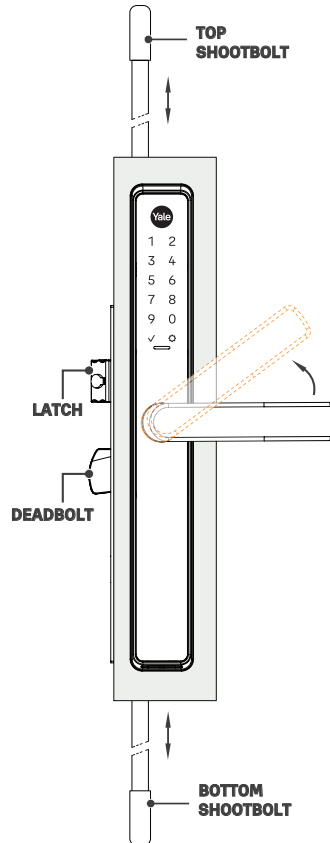

### Specifications

30, 40, 50, 60mm backset

35-60mm door thickness

4 x AA alkaline batteries

IP55 rating

UV tested

Temperature: -15°-55°C

Humidity: 0-90%