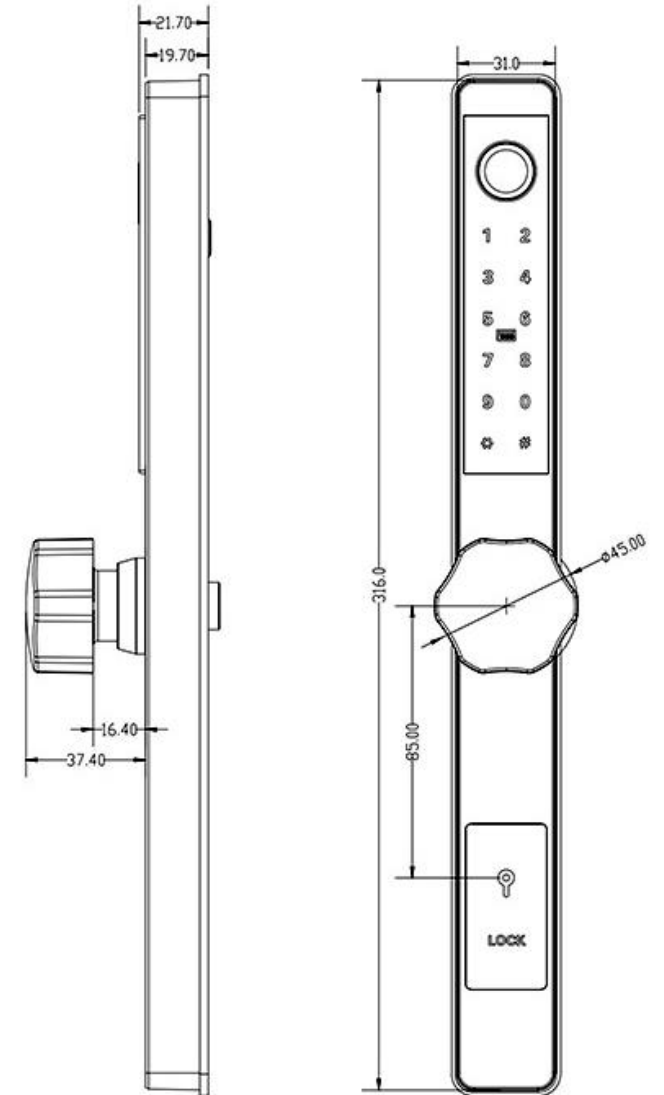

## Specifications

- Unlocking methods: Bluetooth App, RFID Card, Pass code, Fingerprint, Wristband or Key
- App name: TT lock
- Material: Aluminium Alloy
- Colour: Black, Silver
- Panel size: L 316(mm)\*W 31(mm)
- Communication mode: Bluetooth 4.0 above
- Support system: Android 4.4 /IOS 7.0 above
- Power supply: DC6V, 4pcs alkaline battery
- Battery life: 10,000 times normal open (12 months)
- Static current: 85Ua
- Dynamic current: <200Ma
- Unlock time: 1-1.5 seconds
- IP Rating: IP65

## Lock Dimensions

## MLA231 DIGITAL SLIDING DOOR LOCK

**Dimension**  
Unit:mm

**Dimension**  
Unit:mm