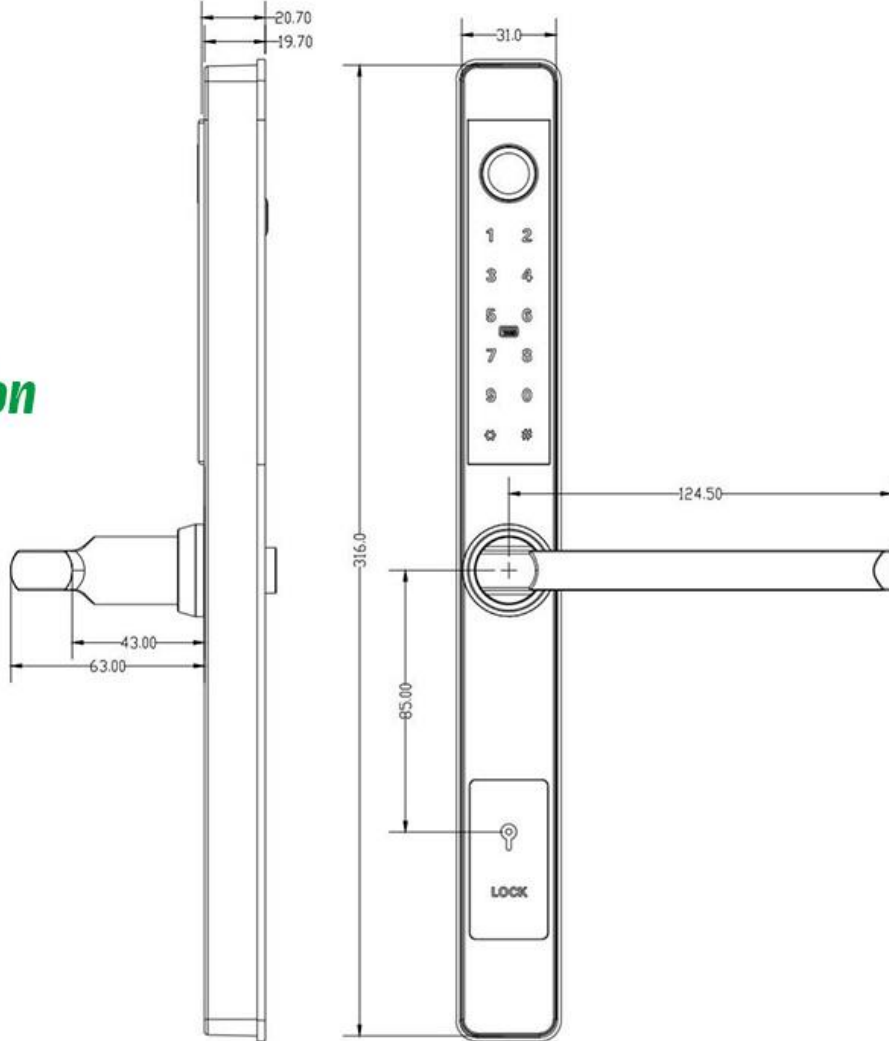

## Specifications

- Unlocking methods: Bluetooth App, RFID Card, Pass code, Fingerprint, Wristband or Key
- App name: TT lock
- Material: Aluminium Alloy
- Colour: Black, Silver
- Panel size: L 316(mm)\*W 31(mm)
- Communication mode: Bluetooth 4.0 above
- Support system: Android 4.4 /IOS 7.0 above
- Power supply: DC6V, 4pcs alkaline battery
- Battery life: 10,000 times normal open (12 months)
- Static current: 85Ua
- Dynamic current: <200Ma
- Unlock time: 1-1.5 seconds
- IP Rating: IP65

## Lock Dimensions

## MLA231 DIGITAL SLIDING DOOR LOCK

**Dimension**  
Unit:mm

**Dimension**  
Unit:mm