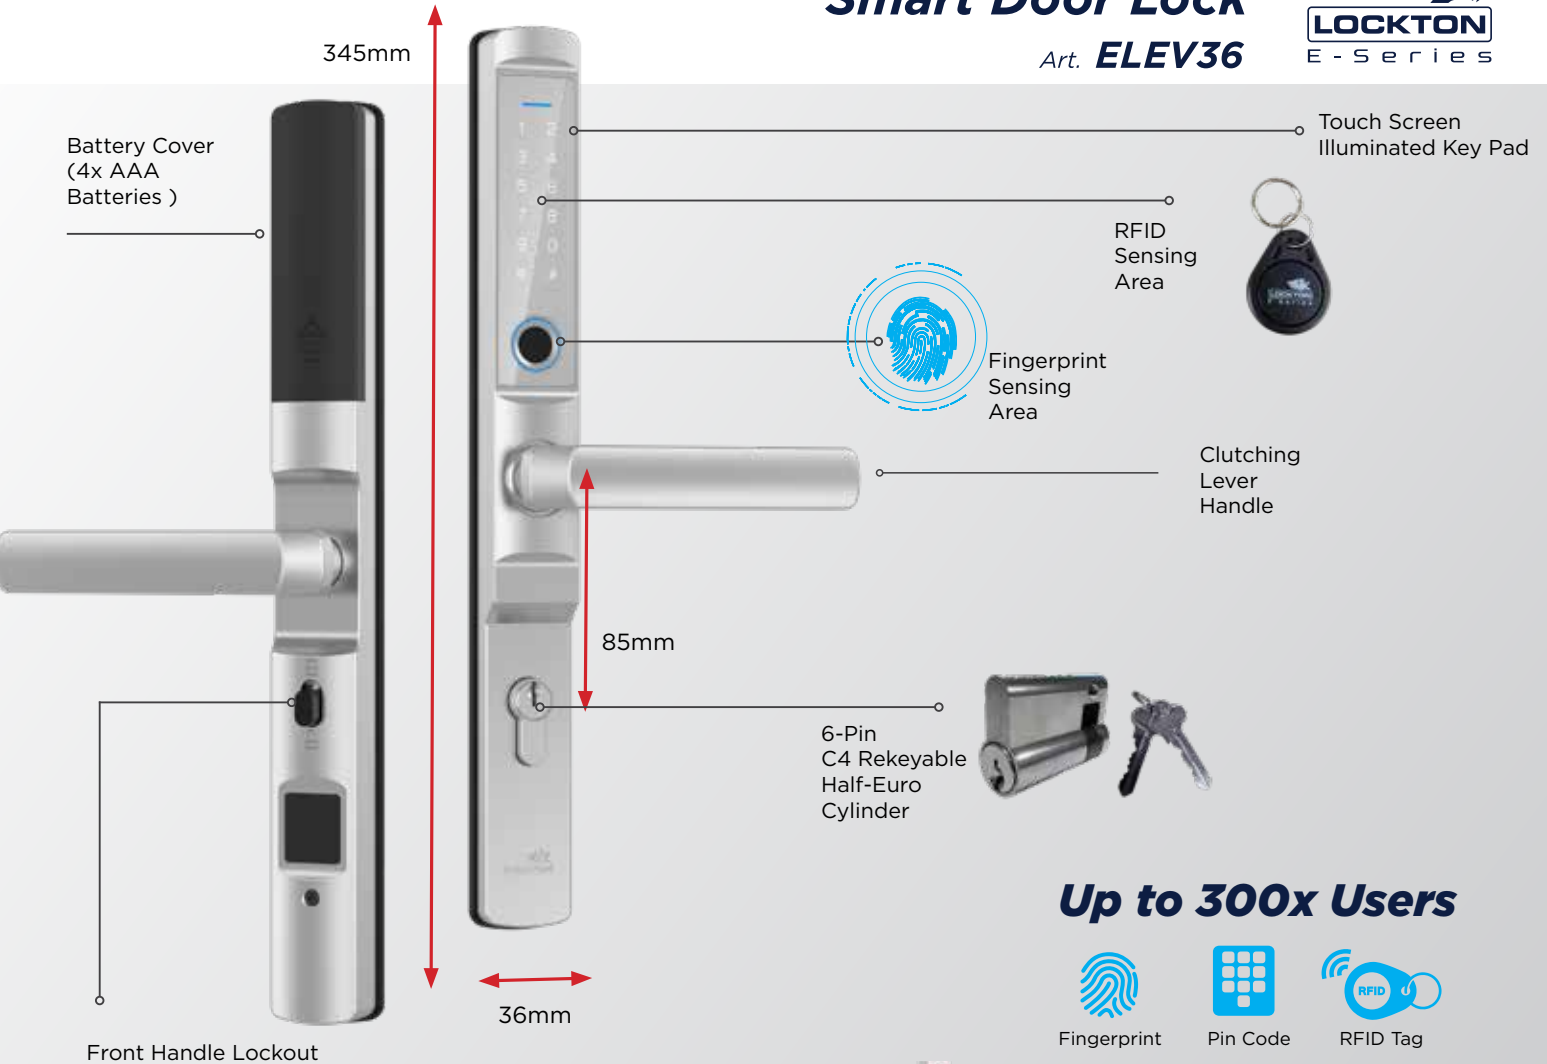

LOCKTON
E-Series

Smart Door Lock

Art. **ELEV36**

Fingerprint

Digital
Password

RFID Tag

6-Pin C4
Key Override

APP

Remote
Authorization

Smart Alarm

Battery
Powered

Powerful
CPU

Smart Door Lock

Art. **ELEV36**

Convenient 6 Ways to Unlock !

Fingerprint

6-Pin C4 rekeyable Half-Euro Cylinder that can be converted to a restricted profile if required.

Control

ELEV36 operates on the TTLock platform. Use the phone app to, Open the Lock, Add Users, Issue Temporary Codes + Lots More. Manage & Add up to 300 users.

Smart Door Lock

Art. **ELEV36**

Secure & Easy Operation

The ELEV36 - Smart Euro Mortice Lock has double point locking & retrofits existing mortice locks.

LOCKING

Latch automatically locks when the door is closed.