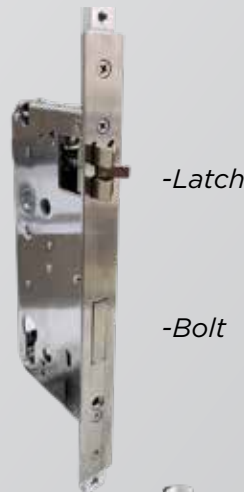

LOCKTON
E-Series

Smart Door Lock

Art. **ELEV36**

Fingerprint

Digital
Password

RFID Tag

6-Pin C4
Key Override

APP

- Backsets 25mm-70mm
- Door Thickness 28-50mm
- Pitch 85mm

Hinged Door Lock kit

Sliding Door Lock kit

IP66 Rating

IP66 rating on external handle means this lock can be installed in most applications.

Key Override

6-Pin C4 rekeyable Half-Euro Cylinder that can be converted to a restricted profile if required.

Control

ELEV36 operates on the TTLock platform. Use the phone app to, Open the Lock, Add Users, Issue Temporary Codes + Lots More. Manage & Add up to 300 users.

Smart Door Lock

Art. **ELEV36**

Secure & Easy Operation

The ELEV36 - Smart Euro Mortice Lock has double point locking & retrofits existing mortice locks.

LOCKING

Latch automatically locks when the door is closed.