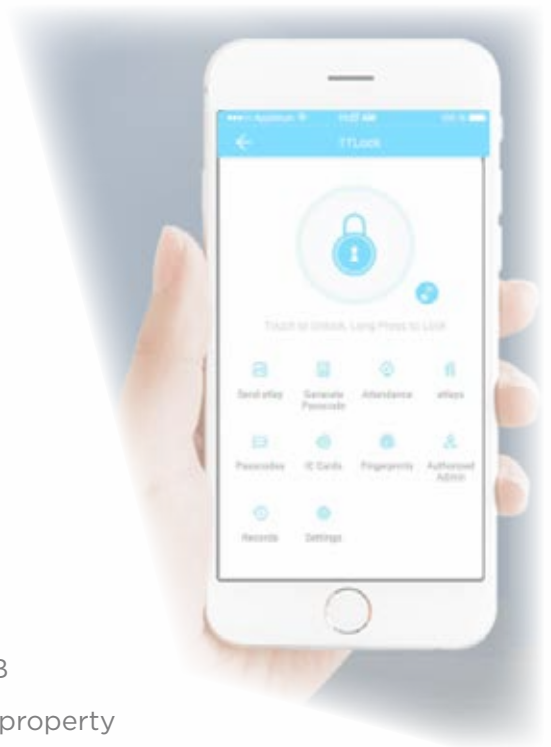

LOCKTON
E-Series

Smart Door Lock

Art. **ELEV36**

Fingerprint

Digital
Password

RFID Tag

6-Pin C4
Key Override

APP

Pin Code

RFID Tag

Key Override

App / BT

App / WiFi

Versatile

ELEV36 Can be ordered to suit Hinged or Sliding doors.

Suits:

'E-Series' SMART DOOR LOCK - (Sliding) *Silver*

| Art ID | Colour | Door Type | Backset | Description |
|----------------|----------|-----------|---------|--|
| ELEV36-SIL-S20 | *Silver* | Sliding | 20mm | - Incl. ELEV36 Handle set, 20mm Smart Euro Mortice Lock & Cylinder |
| ELEV36-SIL-S28 | *Silver* | Sliding | 28mm | - Incl. ELEV36 Handle set, 28mm Smart Euro Mortice Lock & Cylinder |
| ELEV36-SIL-S35 | *Silver* | Sliding | 35mm | - Incl. ELEV36 Handle set, 35mm Smart Euro Mortice Lock & Cylinder |
| ELEV36-SIL-S45 | *Silver* | Sliding | 45mm | - Incl. ELEV36 Handle set, 45mm Smart Euro Mortice Lock & Cylinder |

Smart Door Lock

Art. **ELEV36**

App / Admin functions

- Manage eKeys, Passcodes & Fingerprints all from within the APP
- Review Access Logs in Timeline order
- Receive 'UNLOCK' Notifications instantly
- Update the Firmware on your locks
- Setup & Send Unlimited eKeys
- Grant or Revoke Access with E -Keys.
 - E-Keys can be Time/Period Based, Permanent, One Time, Cyclic or Customised