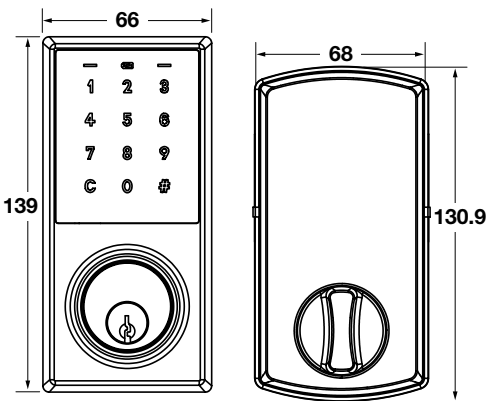

Zigbee Gateway

Supplied with:

- 1 Gateway
- 1 USB cable
- 1 User manual

Note:

*Features pertaining to the Häfele Smart Living App is only available by pairing with a Zigbee Gateway.

	Cat. No.
Gateway Zigbee w/USB cable	985.03.006 985.03.024

Packing: 1 piece

Digital deadbolt DL4000

Touchscreen with Key override

> Features:

- Digital Touchscreen with Thumbturn locking on the inside
- Touch to activate and touch to lock.
- Holds up to 25 user codes
- Holds up to 4 single-entry codes.
- Vacation mode (deactivates all user codes temporarily)
- Auto-locking with adjustable delay (10-99 seconds)
- Mechanical key override (C4 key and PD barrel)
- 4-digit random guiding code (prevents code probing)
- Touchscreen is temporarily disabled after 4 consecutive incorrect entries

> Dimensions (mm):

- Front module:
66(W) x 139(H) x 28(D)
- Back module:
68(W) x 131(H) x 44(D)
- Deadbolt:
Adjustable 60-70 backset

> Door preparation (mm):

- Door thickness 35-51
- Door bore hole 54

Supplied with:

Packing: 1 piece

Dimensions in mm Dimensional data not binding. We reserve the right to alter specifications without notice.

Electronic Access Control

3

*Updated 09.25