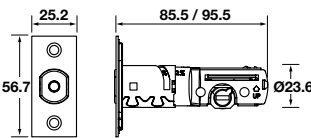

Digital deadbolt DL4000

Touchscreen with Key override

> Features:

- Digital Touchscreen with Thumbturn locking on the inside
- Touch to activate and touch to lock.
- Holds up to 25 user codes
- Holds up to 4 single-entry codes.
- Vacation mode (deactivates all user codes temporarily)
- Auto-locking with adjustable delay (10-99 seconds)
- Mechanical key override (C4 key and PD barrel)
- 4-digit random guiding code (prevents code probing)
- Touchscreen is temporarily disabled after 4 consecutive incorrect entries

> Dimensions (mm):

- Front module:
  66(W) x 139(H) x 28(D)
- Back module:
  68(W) x 131(H) x 44(D)
- Deadbolt:
  Adjustable 60-70 backset

> Door preparation (mm):

- Door thickness 35-51
- Door bore hole 54

Supplied with:

- 1 Front and back module
- 1 Deadbolt
- 1 Strike and strike box
- 2 Mechanical keys
- 1 User manual
- 1 Installation template
- 1 Set of fixing screws
- 4 AA batteries

Finish	Cat. No.
Satin Nickel	912.05.192
Black	912.05.193

Packing: 1 piece

Dimensions in mm Dimensional data not binding. We reserve the right to alter specifications without notice.

Electronic Access Control

3

*Updated 09.25